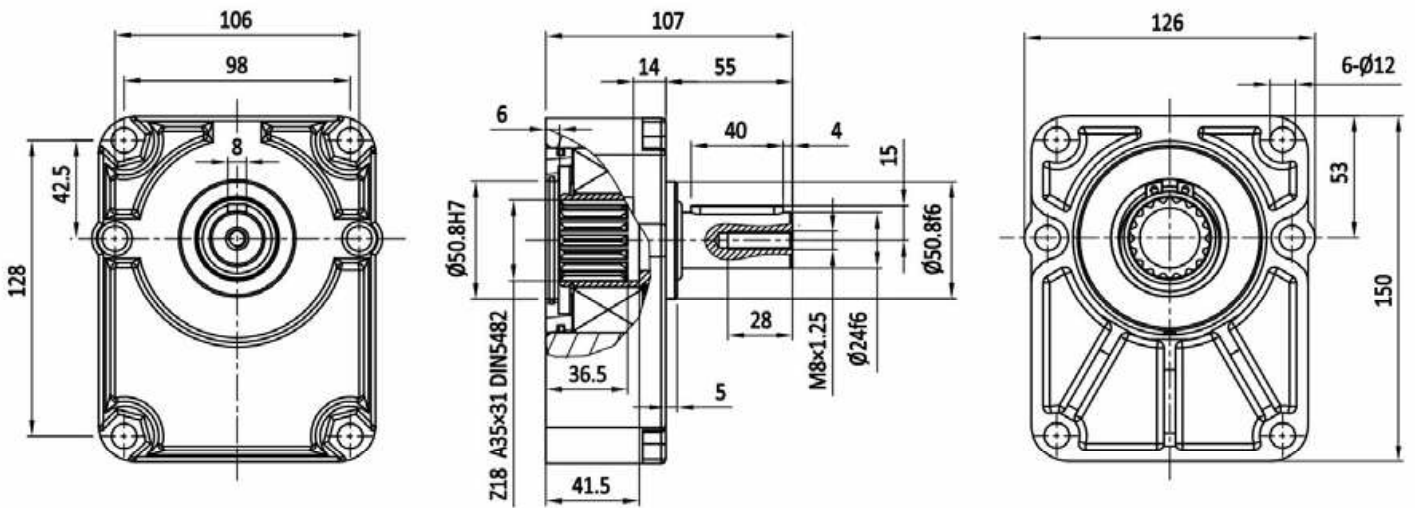

Bearing Supports

Group 3 bearing supports

Three views:

KS25604-6