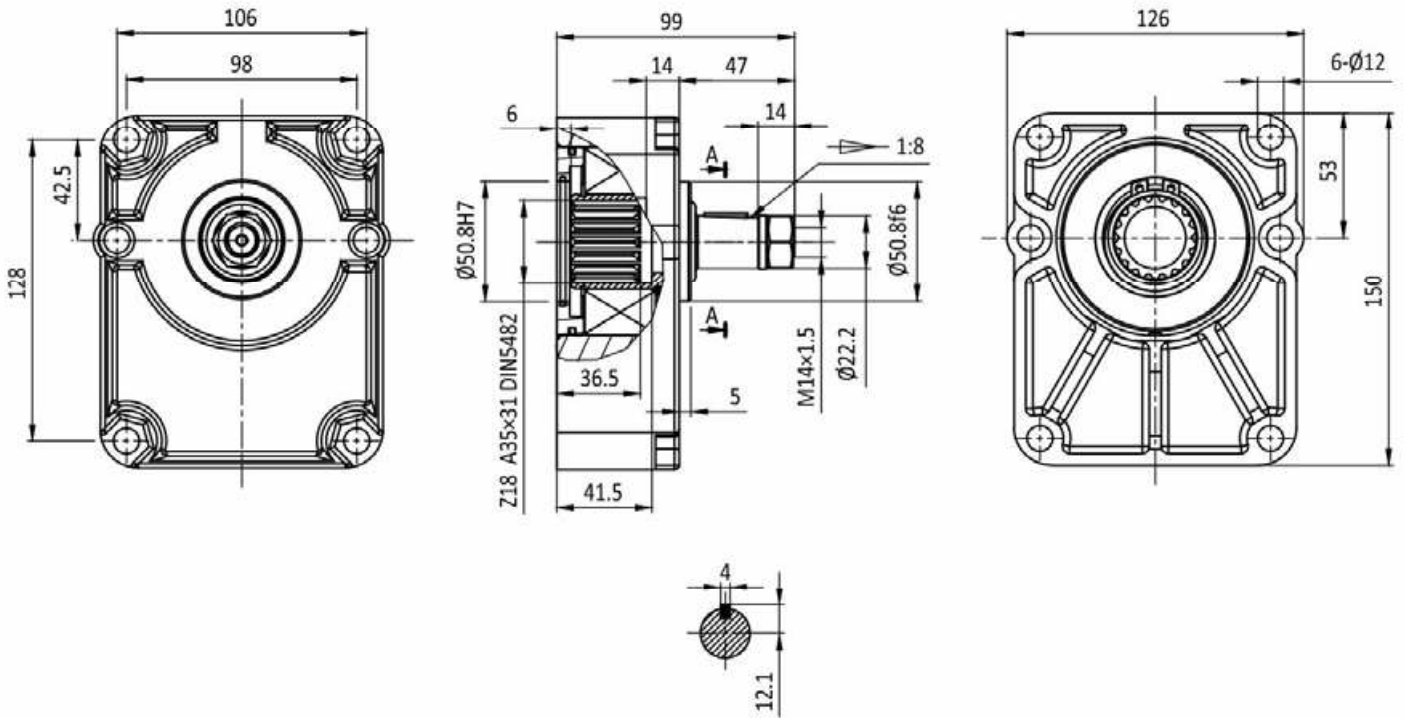

Bearing Supports

Group 3 bearing supports

Three views:

KS25404-6