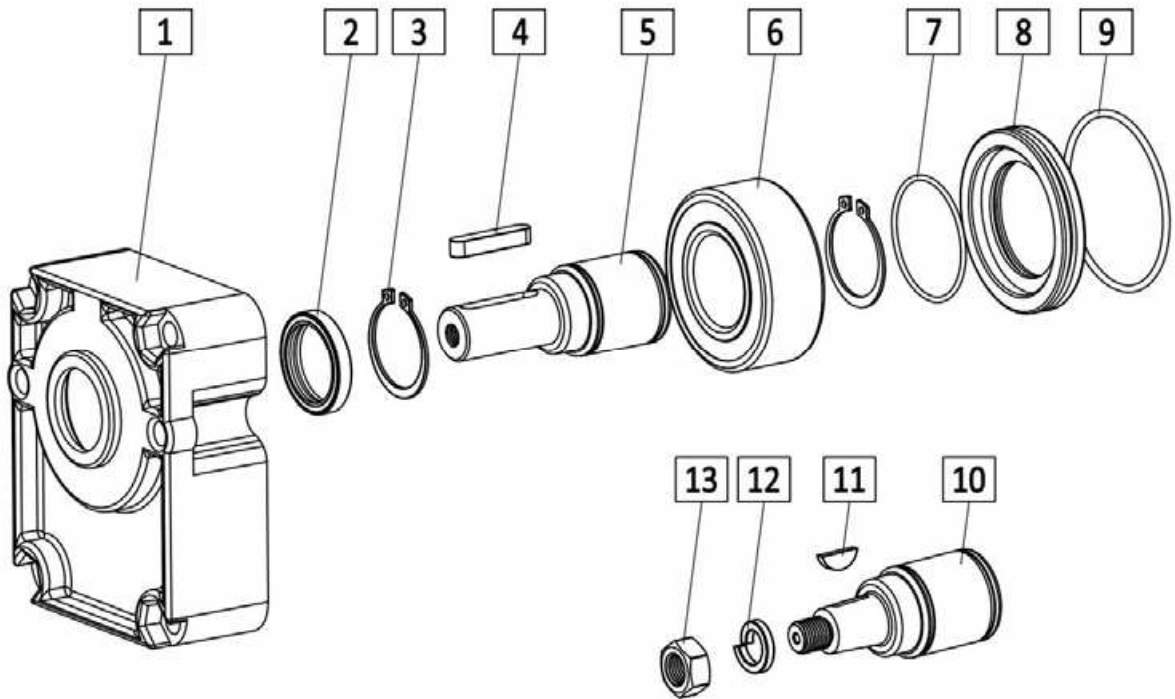

## Group 3 bearing supports

KS25404-6

KS25604-6

Spare parts:

No.	Description	Quantity	No.	Description	Quantity
1	Housing	1	8	End cover	1
2	Sealing ring	1	9	O-ring	1
3	Snap ring	2	10	Taper shaft	1
4	Flat key	1	11	Woodruff key	1
5	Flat key shaft	1	12	Spring washers	1
6	Bearing	1	13	Nut	1
7	O-ring	1			