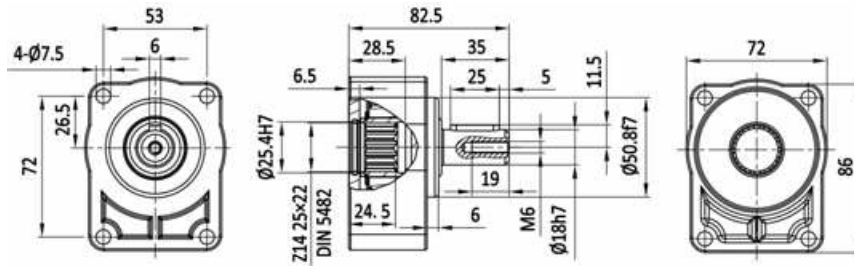

Bearing Supports

Group 1 bearing supports

KS25401

KS25601

Spare parts:

No.	Description	Quantity	No.	Description	Quantity
1	Housing	1	8	End cover	1
2	Sealing ring	1	9	O-ring	1
3	Flat key	1	10	Taper shaft	1
4	Flat key shaft	1	11	Woodruff key	1
5	Bearing	1	12	Spring washers	1
6	Snap ring	2	13	Nut	1
7	O-ring	1			

Group 1 bearing supports

Three views:

KS25401

KS25601