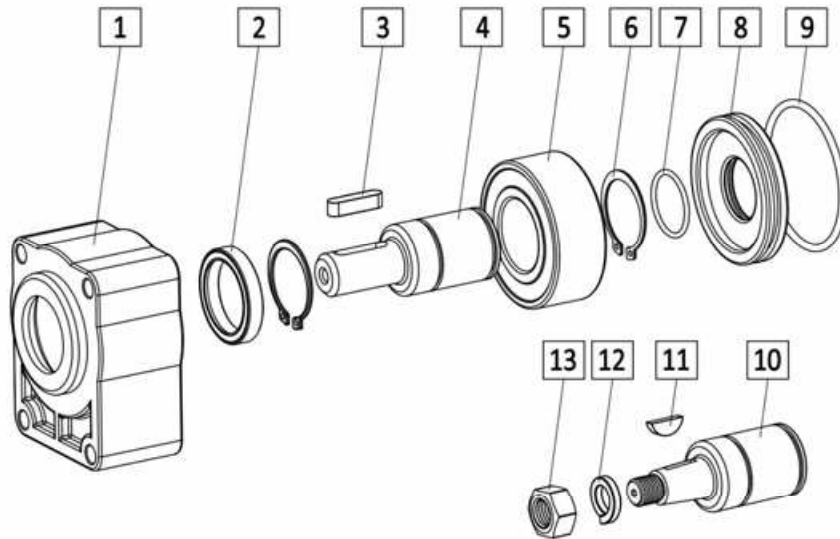

Bearing Supports

Group 1 bearing supports

KS25401

KS25601

Spare parts:

No.	Description	Quantity	No.	Description	Quantity
1	Housing	1	8	End cover	1
2	Sealing ring	1	9	O-ring	1
3	Flat key	1	10	Taper shaft	1
4	Flat key shaft	1	11	Woodruff key	1
5	Bearing	1	12	Spring washers	1
6	Snap ring	2	13	Nut	1
7	O-ring	1			

Group 1 bearing supports

Three views:

KS25401

KS25601