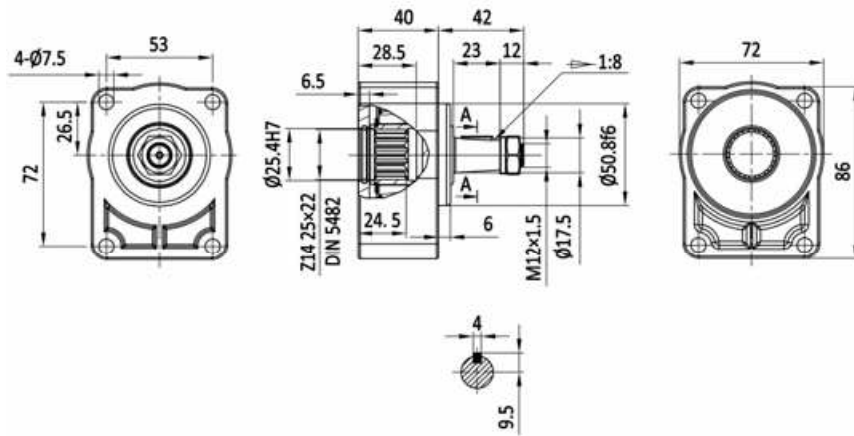

Bearing Supports

Group 1 bearing supports

KS25401

KS25601

Spare parts:

No.	Description	Quantity	No.	Description	Quantity
1	Housing	1	8	End cover	1
2	Sealing ring	1	9	O-ring	1
3	Flat key	1	10	Taper shaft	1
4	Flat key shaft	1	11	Woodruff key	1
5	Bearing	1	12	Spring washers	1
6	Snap ring	2	13	Nut	1
7	O-ring	1			

Group 1 bearing supports

Three views:

KS25401

KS25601