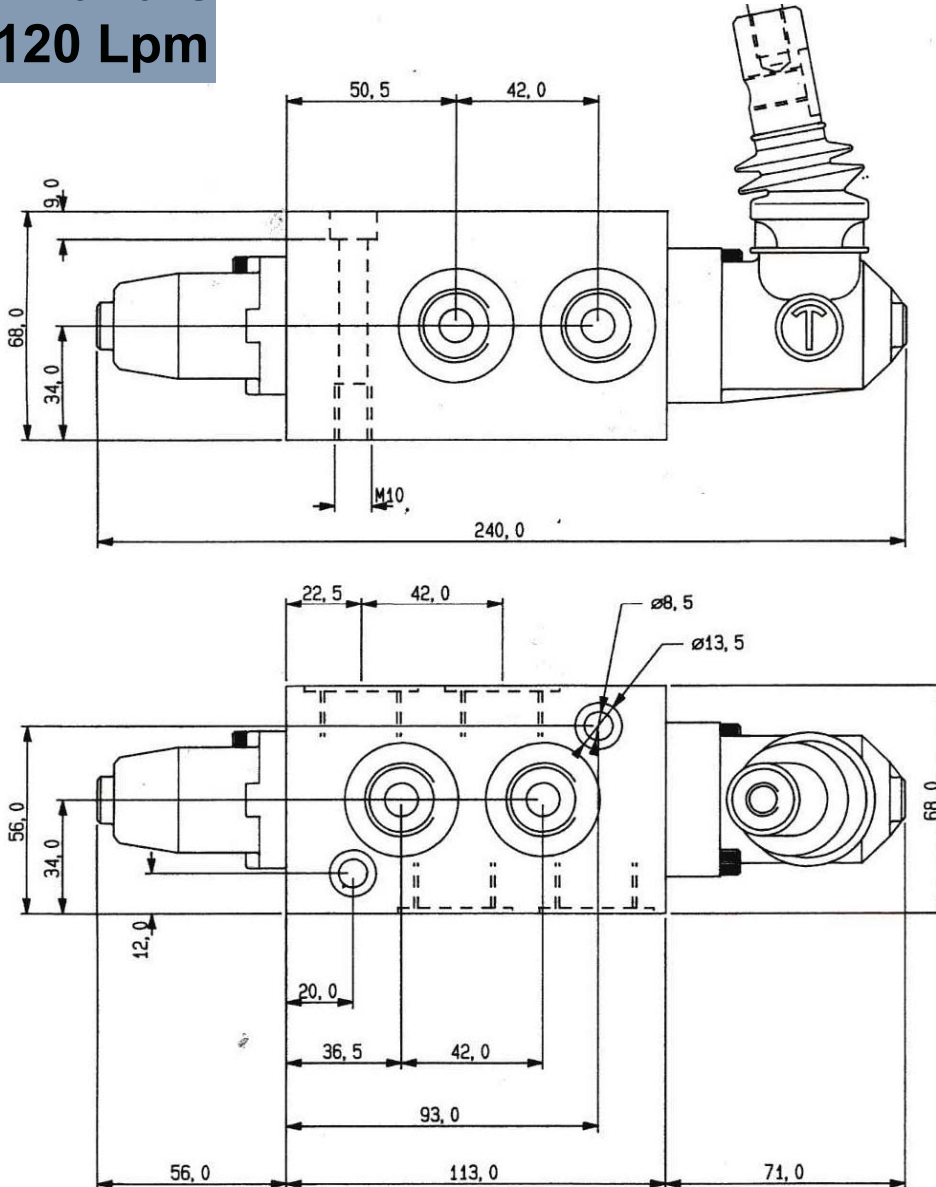

Manual Diverter

Three Port Manual 1/2" & 3/4" BSP

Max 210 Bars
Max 120 Lpm

Part No	Port	Flow	Control
MDF 10 3 2 00 413	1/2" BSP	75 Lpm	Detent
MDF 12 3 2 00 413	3/4" BSP	120 Lpm	Detent

Manual Diverter

Six Port Manual 1/2" & 3/4" BSP

Max 210Bars
Max 120 Lpm

Part No	Port	Flow	Control
MDF 10 6 2 00 413	1/2" BSP	75 Lpm	Detent
MDF 12 6 2 00 413	3/4" BSP	120 Lpm	Detent

TEL:01724-279508

MA Hydraulics Ltd

FAX:01724-279509