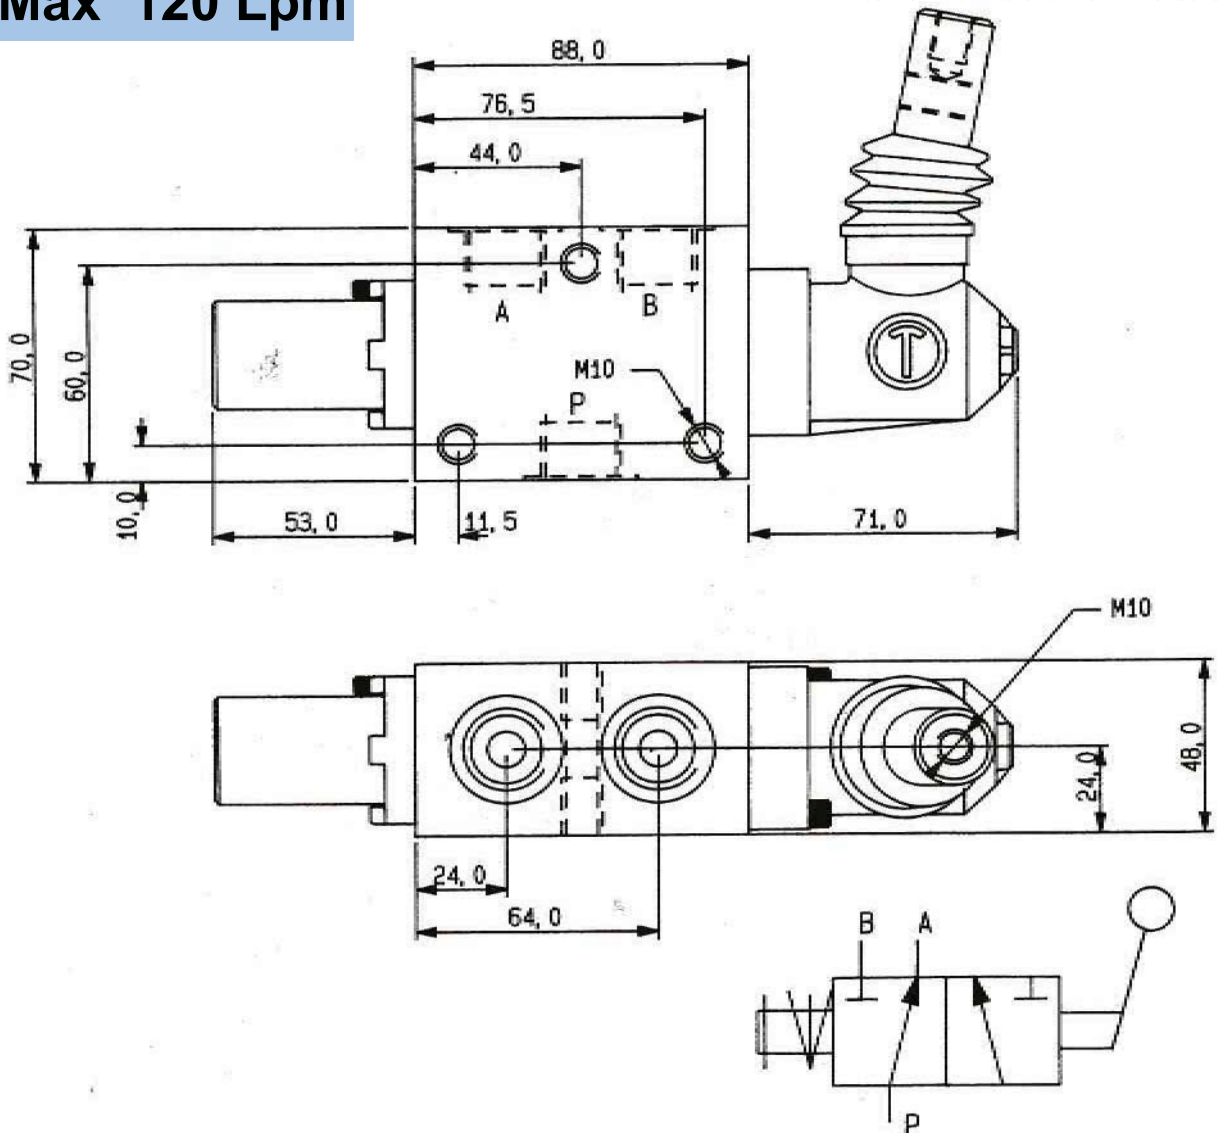

Manual Diverter

Three Port Manual 1/2" & 3/4" BSP

Max 210 Bars
Max 120 Lpm

Part No	Port	Flow	Control
MDF 10 3 2 00 413	1/2" BSP	75 Lpm	Detent
MDF 12 3 2 00 413	3/4" BSP	120 Lpm	Detent

Manual Diverter

Six Port Manual 1/2" & 3/4" BSP

Max 210Bars
Max 120 Lpm

Part No	Port	Flow	Control
MDF 10 6 2 00 413	1/2" BSP	75 Lpm	Detent
MDF 12 6 2 00 413	3/4" BSP	120 Lpm	Detent

TEL:01724-279508

MA Hydraulics Ltd

FAX:01724-279509